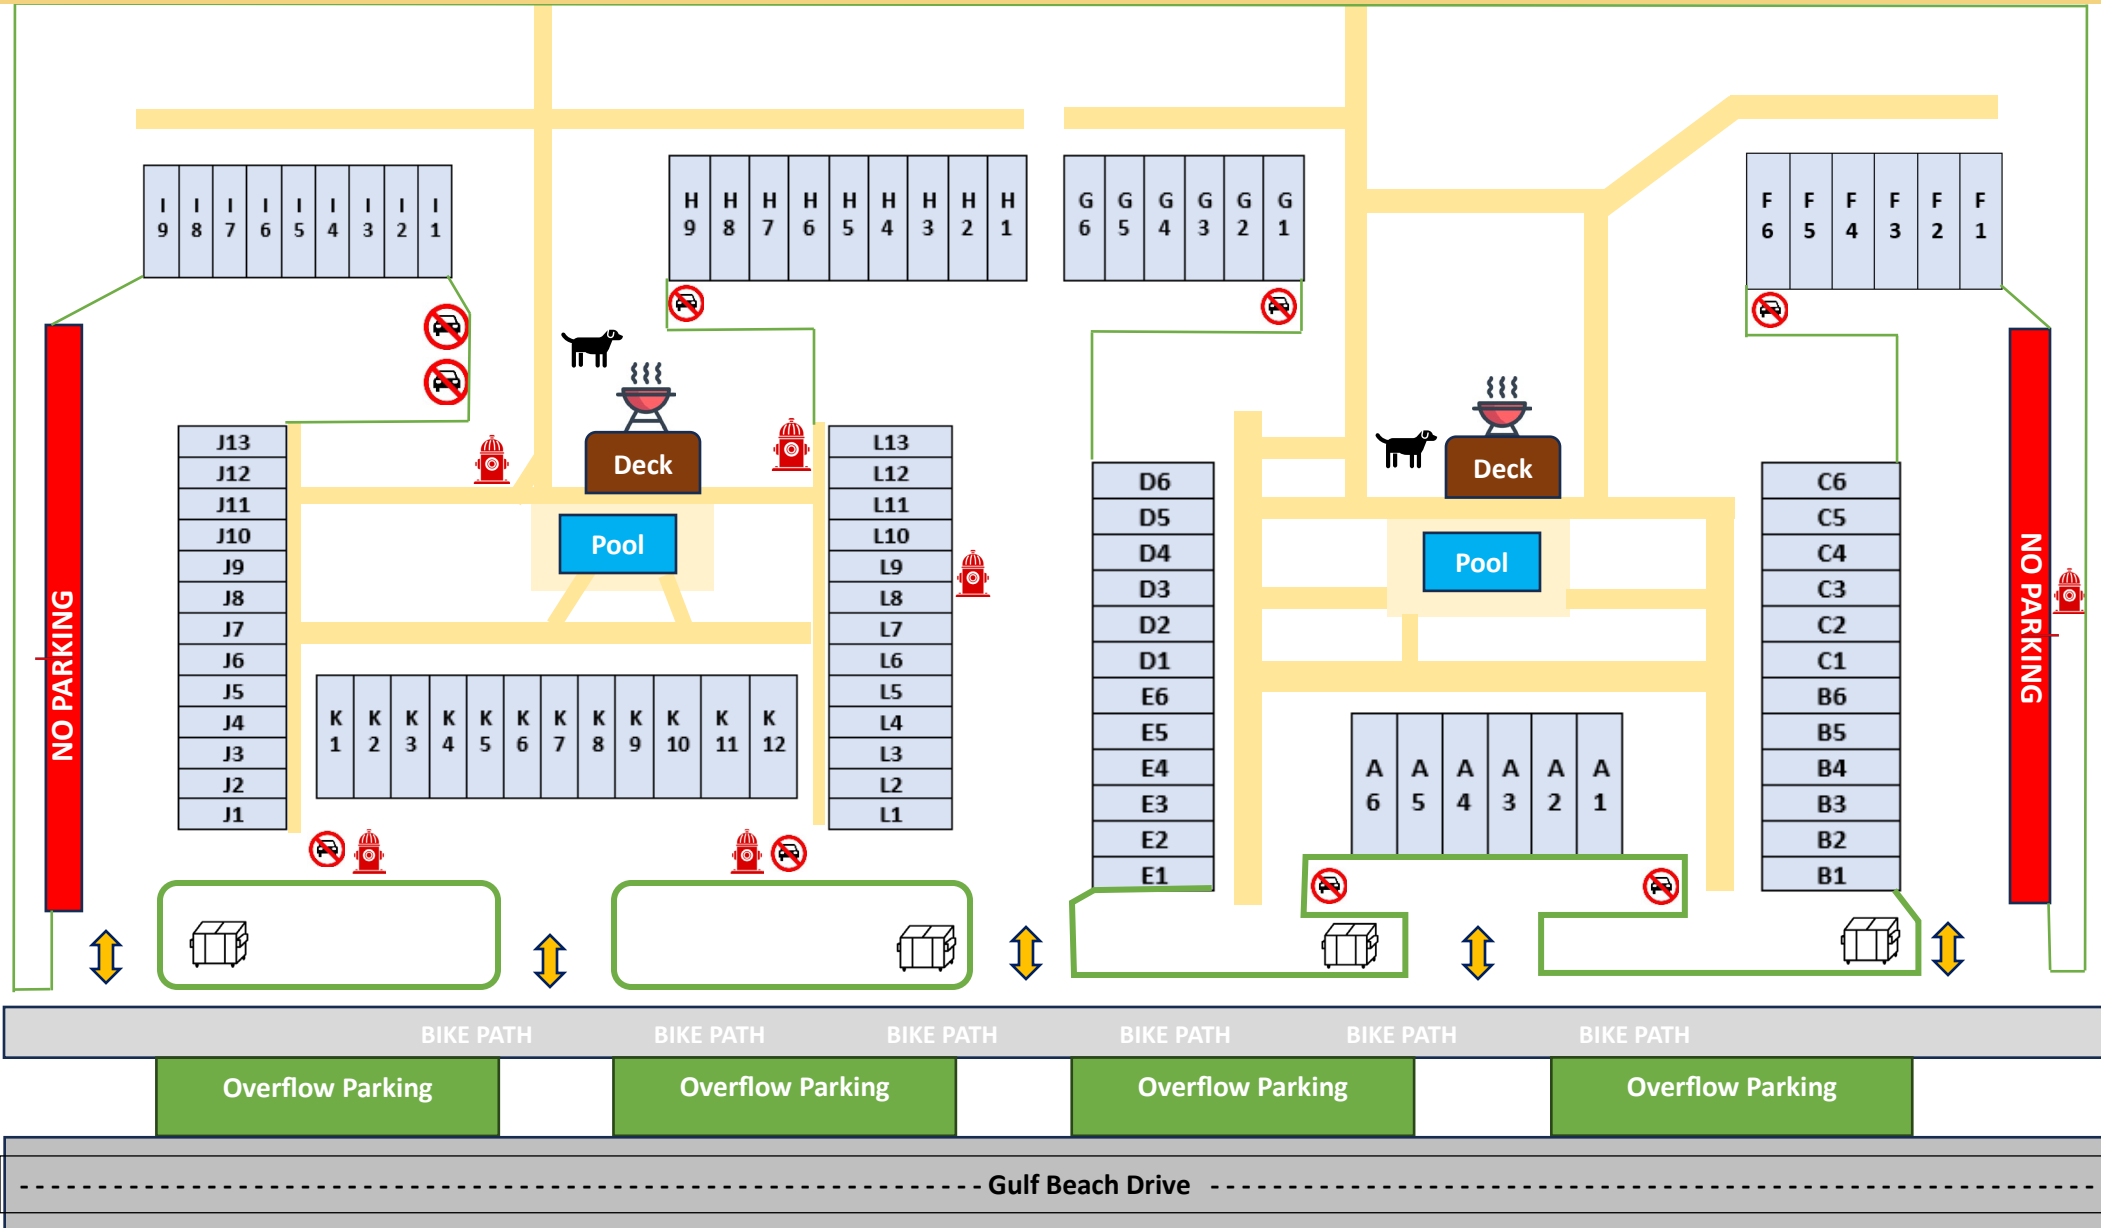

Gulf of Mexico Beach

Phase 1

Phase 2

-  Pet Station
-  Dumpsters
-  Community Grill
4 in each phase
-  Fire Hydrant
-  No Parking